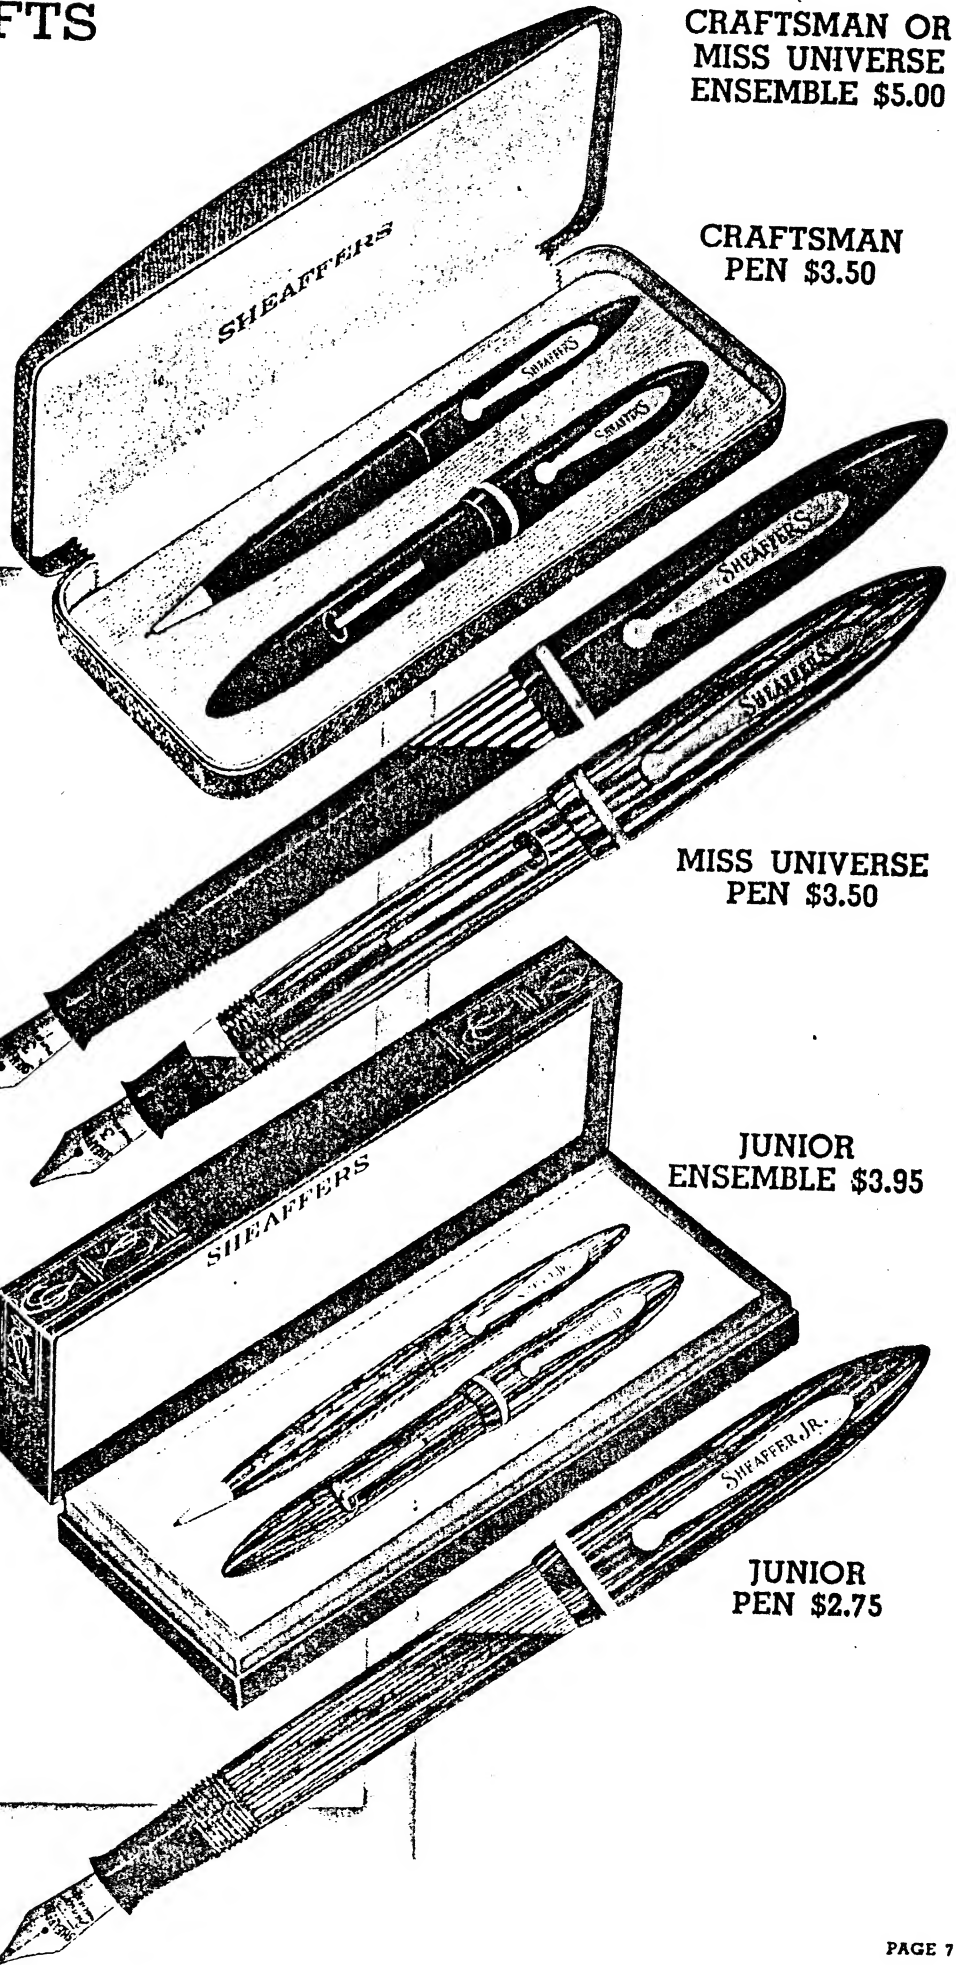

INEXPENSIVE GIFTS

... OF SHEAFFER QUALITY.
14 KARAT GOLD-AND-IRIDIUM POINTS. STREAMLINED BALANCE ENDS FINGER FATIGUE.

The finest pens and ensembles in America at this price. Beautiful gift cases... Choice of one-stroke Vacuum or Lever fillers in all colors... Points are ground to Sheaffer standards of instant-writing smoothness... These matched sets contain the permanently sharp FINELINE pencil!

CRAFTSMAN OR MISS UNIVERSE ENSEMBLE $5.00

CRAFTSMAN PEN $3.50

MISS UNIVERSE PEN $3.50

JUNIOR ENSEMBLE $3.95

JUNIOR PEN $2.75

CRAFTSMAN STREAMLINED BALANCE

Color	Ensemble Code	Pen Code	Pencil Code
List $5.00 List $3.50 List $3.00			
<i>One-Stroke Vacuum</i>			
Black	WUKAB	WUKIB	PIBCA
Golden Brown	KALUL	KADED	KAFES
Gray Pearl	RUTIG	RIVGI	RINRO
Marine Green	EHAPR	EDIHT	EFUXJ
<i>Visulated—(Lever Style)</i>			
Black	THAZY	TEBAC	PIBCA
Golden Brown	KALDI	KACEL	KAFES
Gray Pearl	RUPYC	RECZU	RINRO
Marine Green	EGOSM	EDERN	EFUXJ

MISS UNIVERSE STREAMLINED BALANCE

Color	Ensemble Code	Pen Code	Pencil Code
List $5.00 List $3.50 List $2.50			
<i>One-Stroke Vacuum</i>			
Black	WAPON	WAMOF	POBUZ
Golden Brown	WAPYR	WAMYH	KAFIT
Gray Pearl	WARET	WAPEL	RIMSI
Marine Green	WARIB	WAPIM	EGAWK
<i>Visulated—(Lever Style)</i>			
Black	LABAT	TEMUP	POBUZ
Golden Brown	KALRI	KADAT	KAFIT
Gray Pearl	RURAD	REBVO	RIMSI
Marine Green	EGURN	EDOGX	EGAWK

JUNIOR STREAMLINED BALANCE

Color	Ensemble Code	Pen Code	Pencil Code
Label $3.95 List $4.10 List $2.75 List $2.00			
<i>One-Stroke Vacuum</i>			
Black	JAXOC	JATYM	JAVOS
Ebonized Pearl	JAXYF	JAVEP	JAVYV
Rose Glow	VOPRU	JAVIR	JAXAW
<i>Visulated—(Lever Style)</i>			
Black	THARO	TECAP	JAVOS
Ebonized Pearl	JAXEZ	JATOK	JAVYV
Rose Glow	JAXID	JATUL	JAXAW